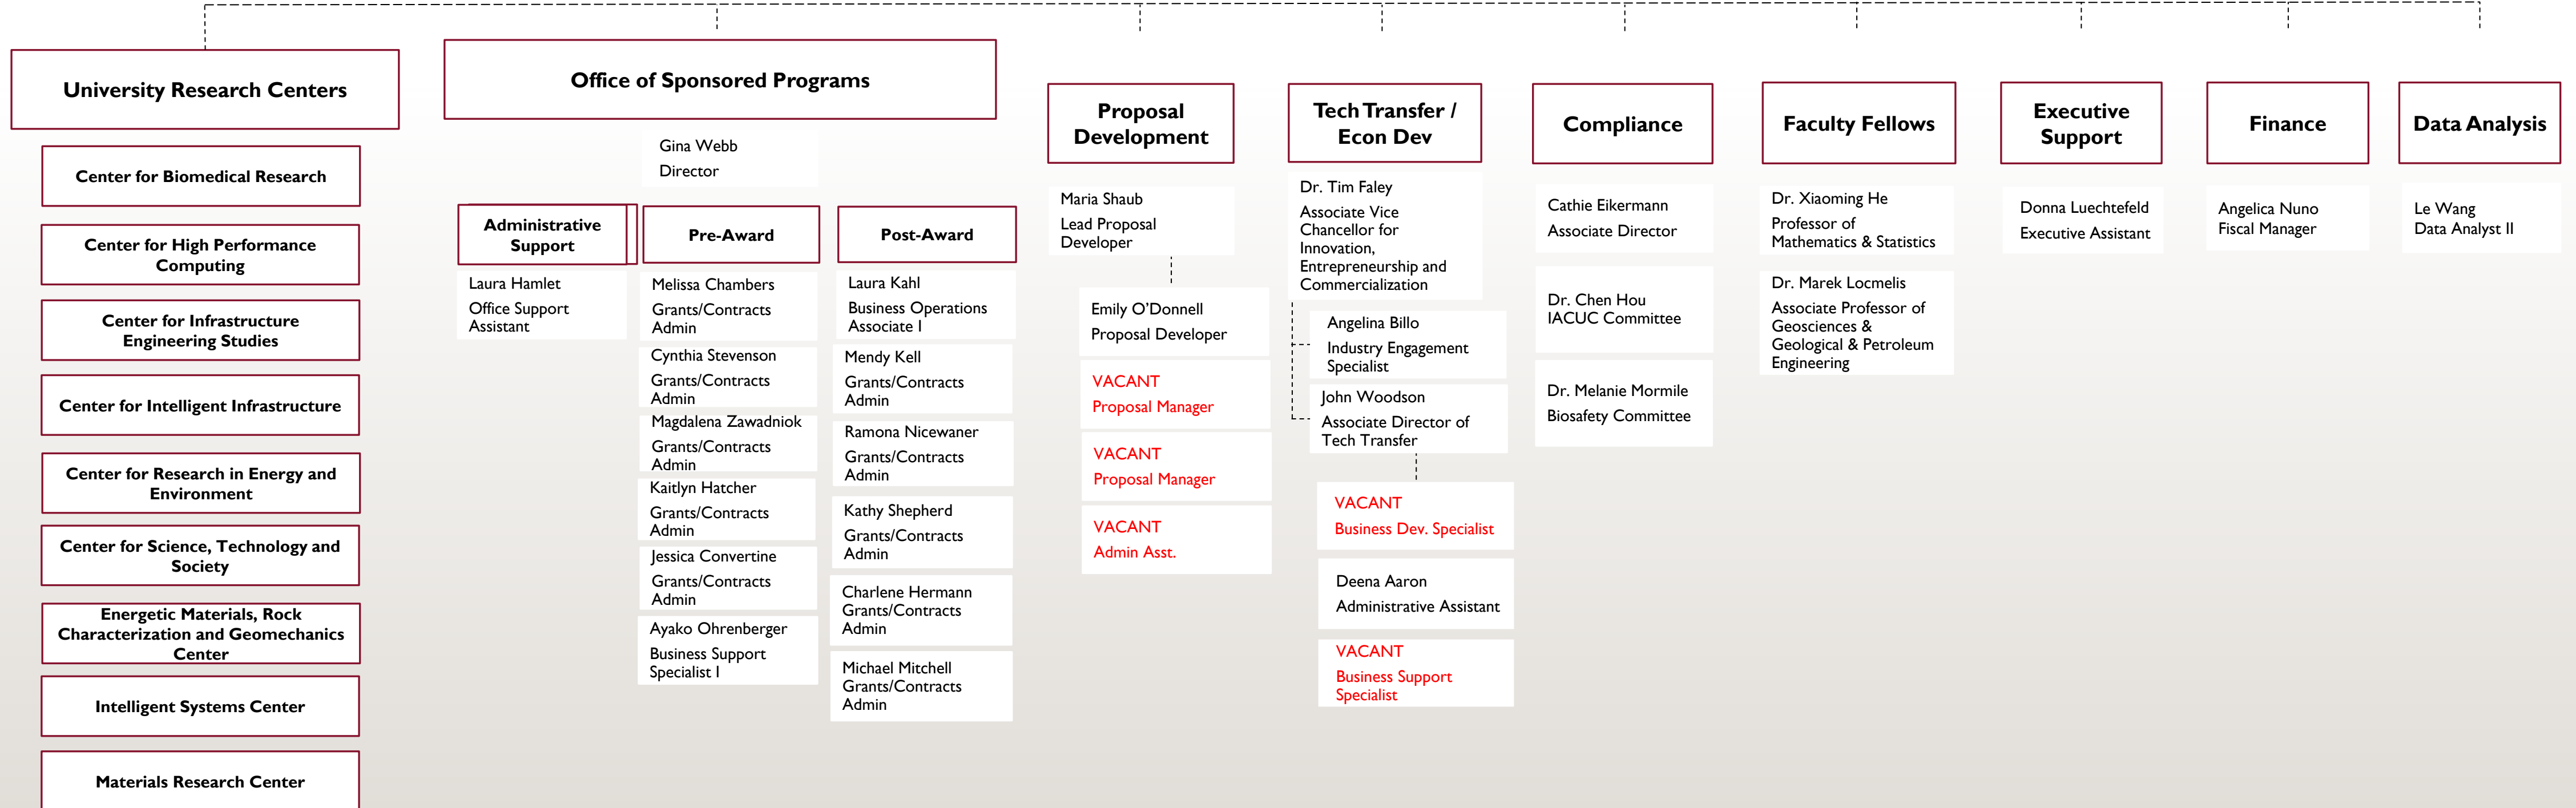

ORGANIZATION CHART OFFICE OF THE VICE CHANCELLOR FOR RESEARCH AND INNOVATION

Dr. Kamal Khayat
Vice Chancellor for Research and Innovation

University Research Centers

Center for Biomedical Research

Center for High Performance Computing

Center for Infrastructure Engineering Studies

Center for Intelligent Infrastructure

Center for Research in Energy and Environment

Center for Science, Technology and Society

Energetic Materials, Rock Characterization and Geomechanics Center

Dr. Marek Locmelis
Associate Professor of Geosciences & Geological & Petroleum Engineering

Executive Support

Donna Luechtefeld
Executive Assistant

Finance

Angelica Nuno
Fiscal Manager

Data Analysis

Le Wang
Data Analyst II